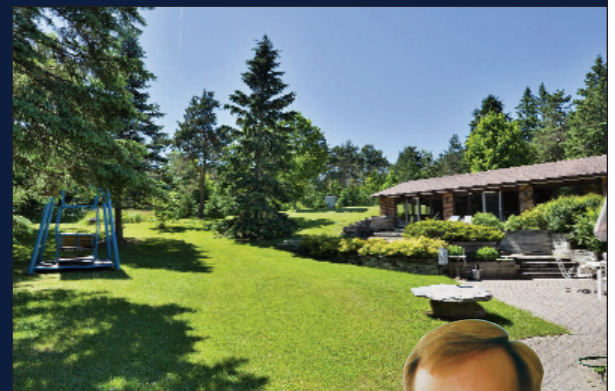

www.TheHomeFinder.ca

7 FOREST DRIVE, BETHANY • Overlooking Devil's Elbow Ski Resort