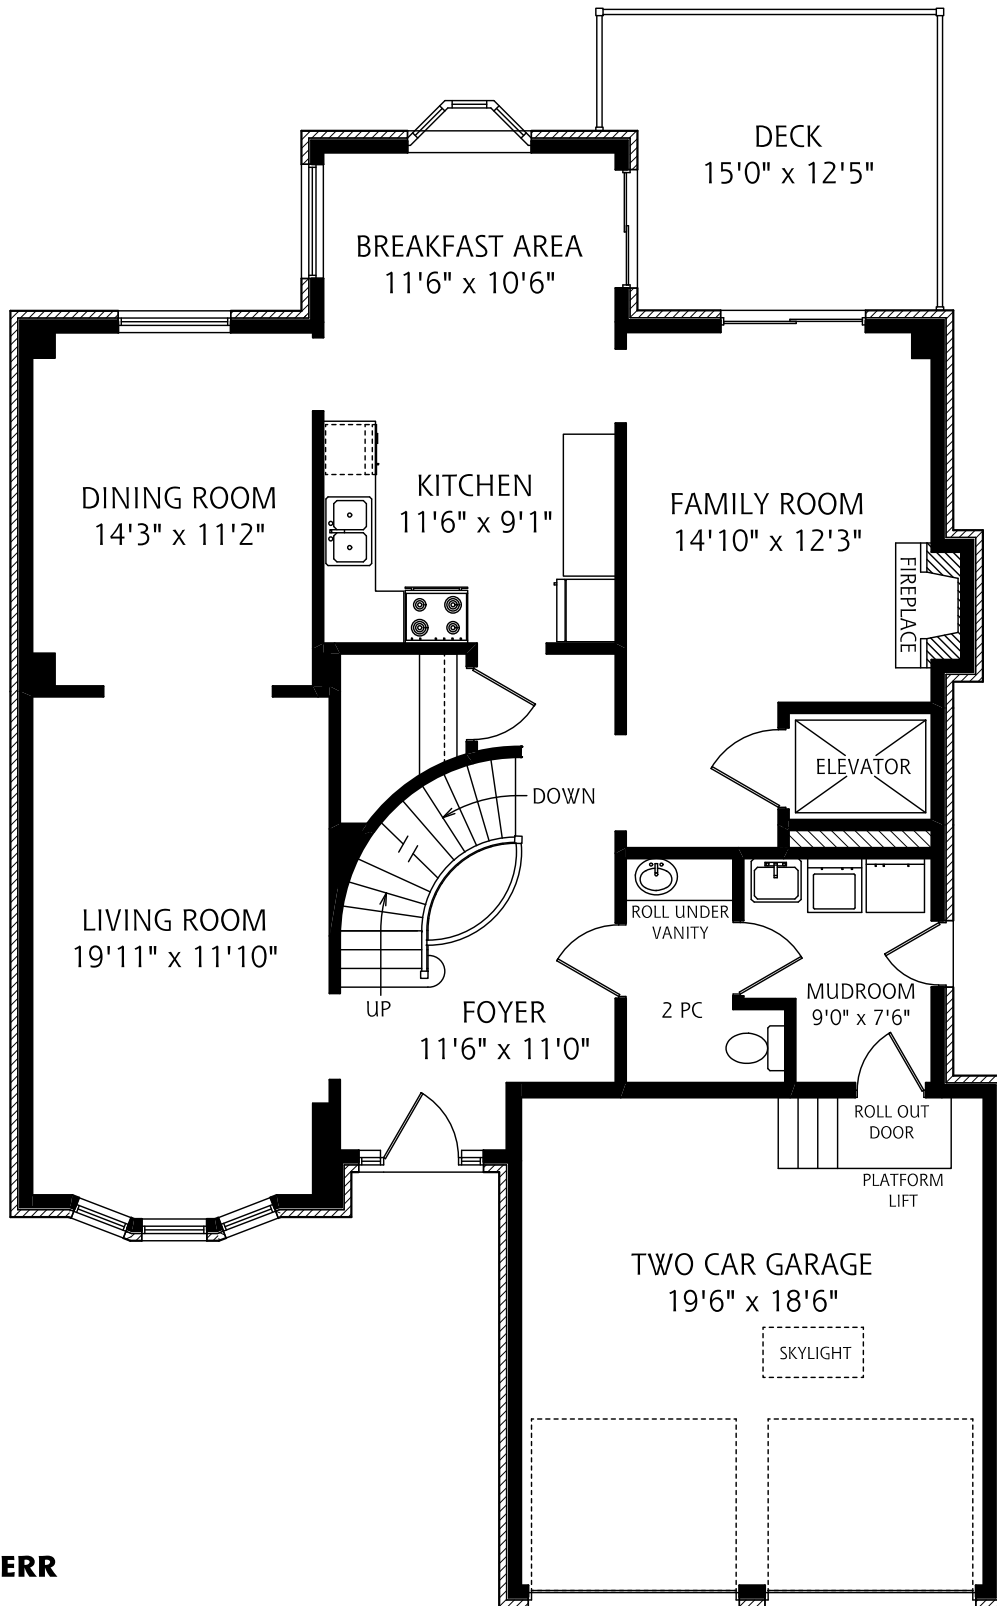

42 MONTE VISTA TRAIL

JEFFREY KERR
BROKER

RE/MAX
Unique Inc., Brokerage
Independently Owned and Operated

(416) 424 - 2222

MAIN FLOOR
1,390 SQUARE FEET

ALL MEASUREMENTS SHOULD BE CONSIDERED APPROXIMATE

REAL FLOOR PLANS
www.realfloorplans.com