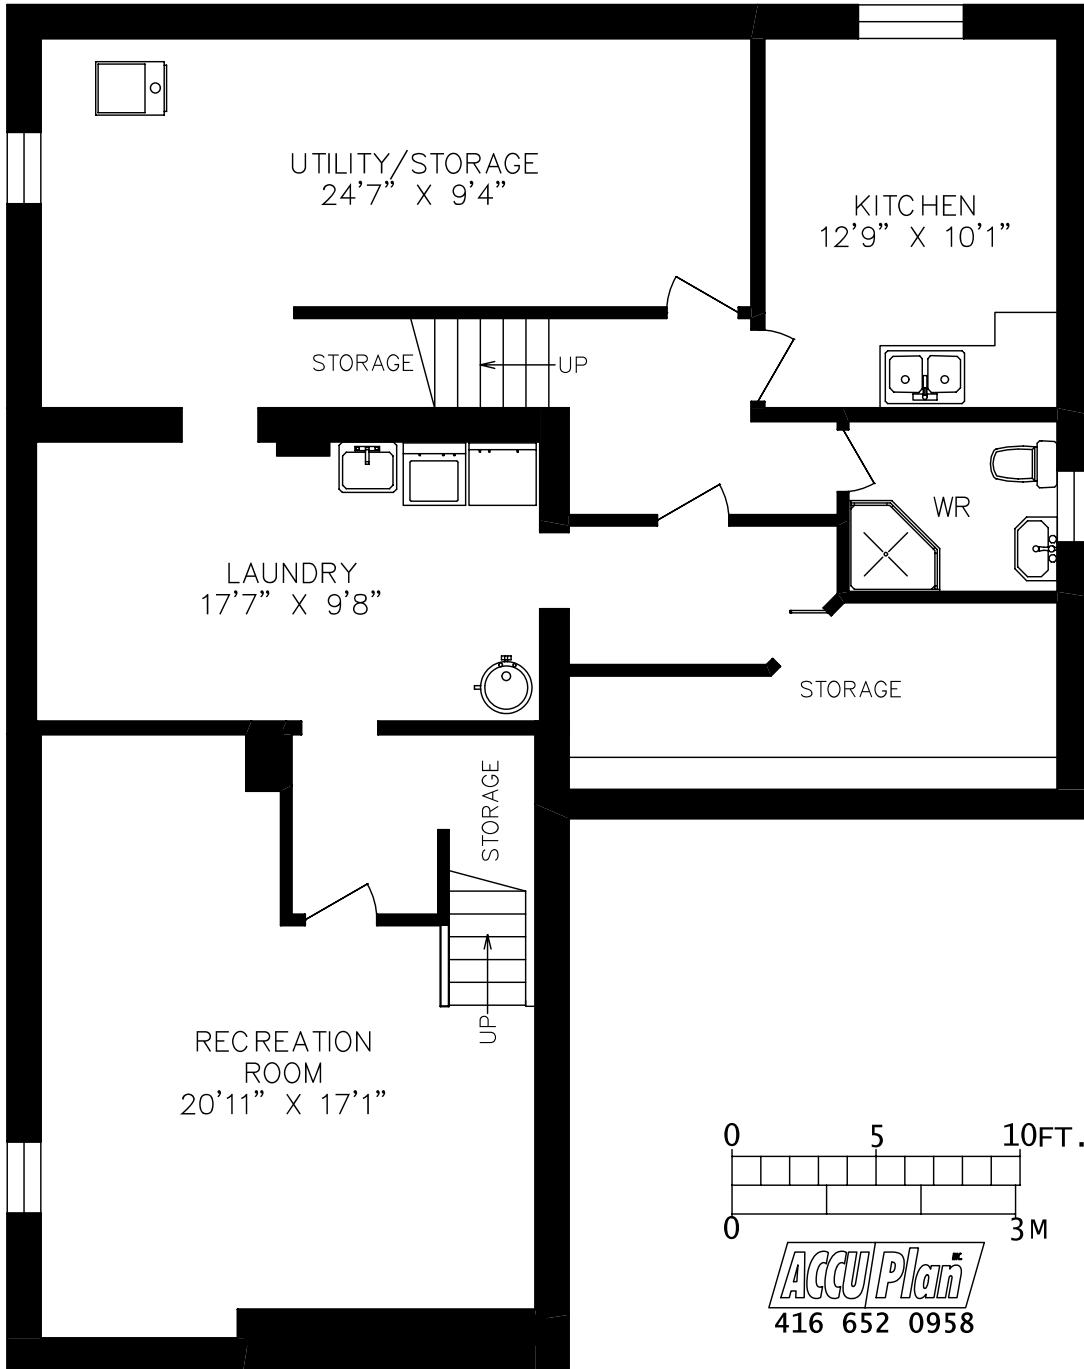

28 BIRCH COURT

LOWER FLOOR
1405 SQUARE FEET

PLANS AND AREA
CALCULATIONS ARE VERY
ACCURATE BUT MAY NOT BE 100%